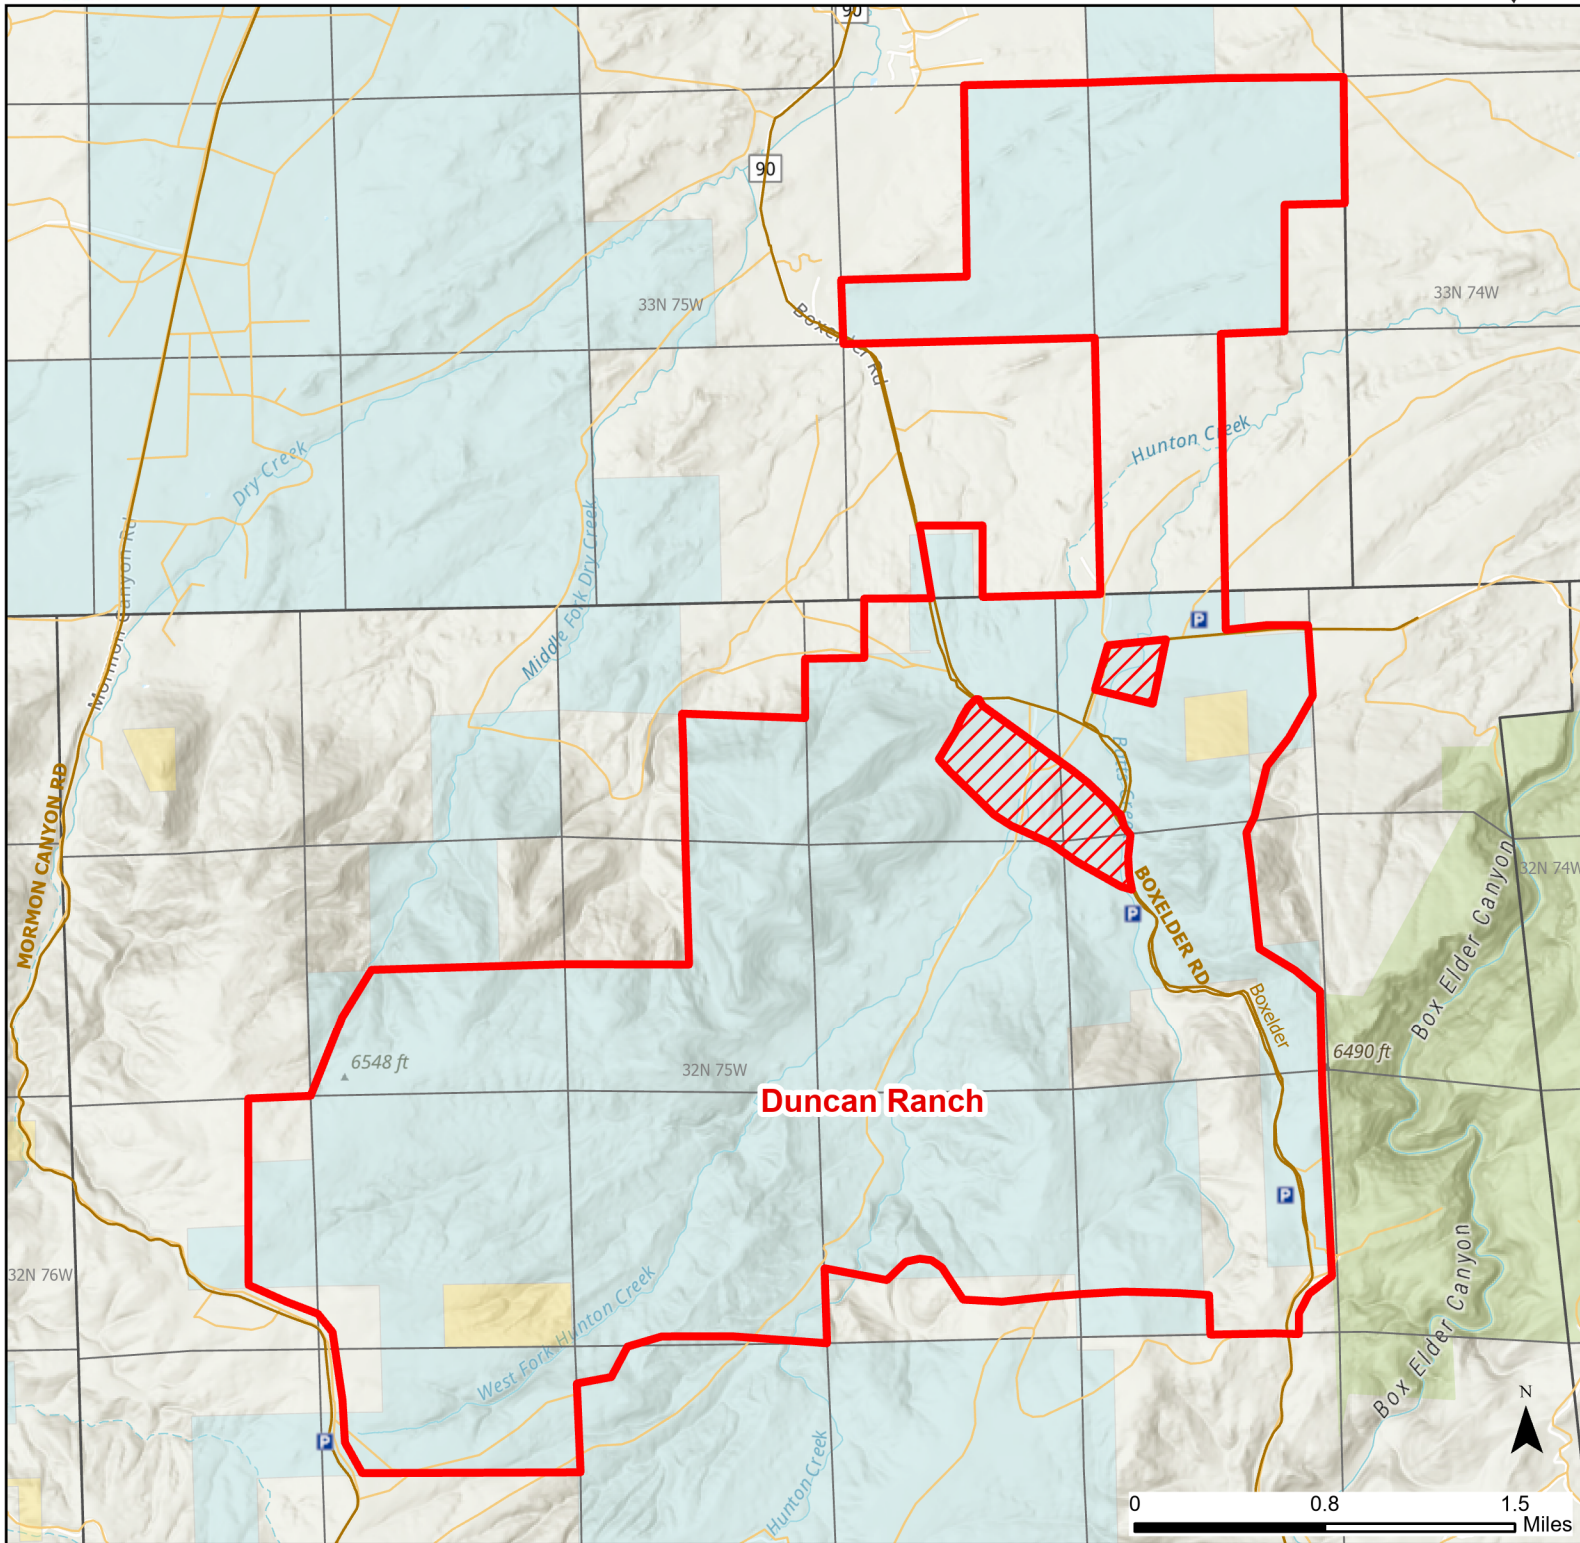

# Duncan Ranch Hunter Management Area

2023 Hunt  
Season

Parking	Closed Road	Boundary	Limited Range Weapons and Archery	State
Coupon Box	Roads	Archery Only	Other	DOD
Road Closed	County Boundaries	CLOSED		BLM
Open Road	HMA Ownership			Wyoming Game & Fish Dept.
Special Conditions Apply				Forest Service
				Private

Species allowed to hunt: Blue Grouse, Partridge, Turkey, Rabbit, Antelope, Deer, Elk, Mountain Lion, Black Bear

## See Ranch Rules for More Information and Restrictions

Hunter Management Area rules apply only to those lands enrolled in the HMA.

This map is for visual use, assistance and general location only, does not represent a survey, and is not to be used for legal conveyance. Hunt Area boundaries are approximate, consult Game and Fish Hunting Regulations for descriptions and restrictions. Access to these private lands for any commercial activity must be gained by contacting the individual landowner(s) directly.